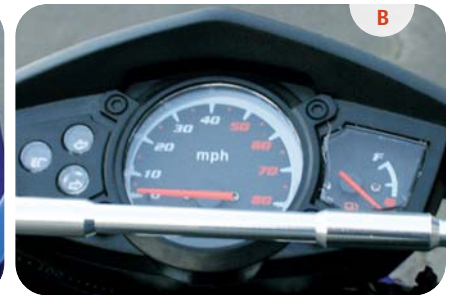

Features Shown: A - Dual Headlight. B - Speedometer. C - Dual Sport Tires.