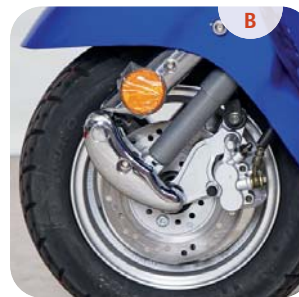

Features Shown: A - Handlebar & Headlight. B - Front Disc Brake. C - Speedometer.