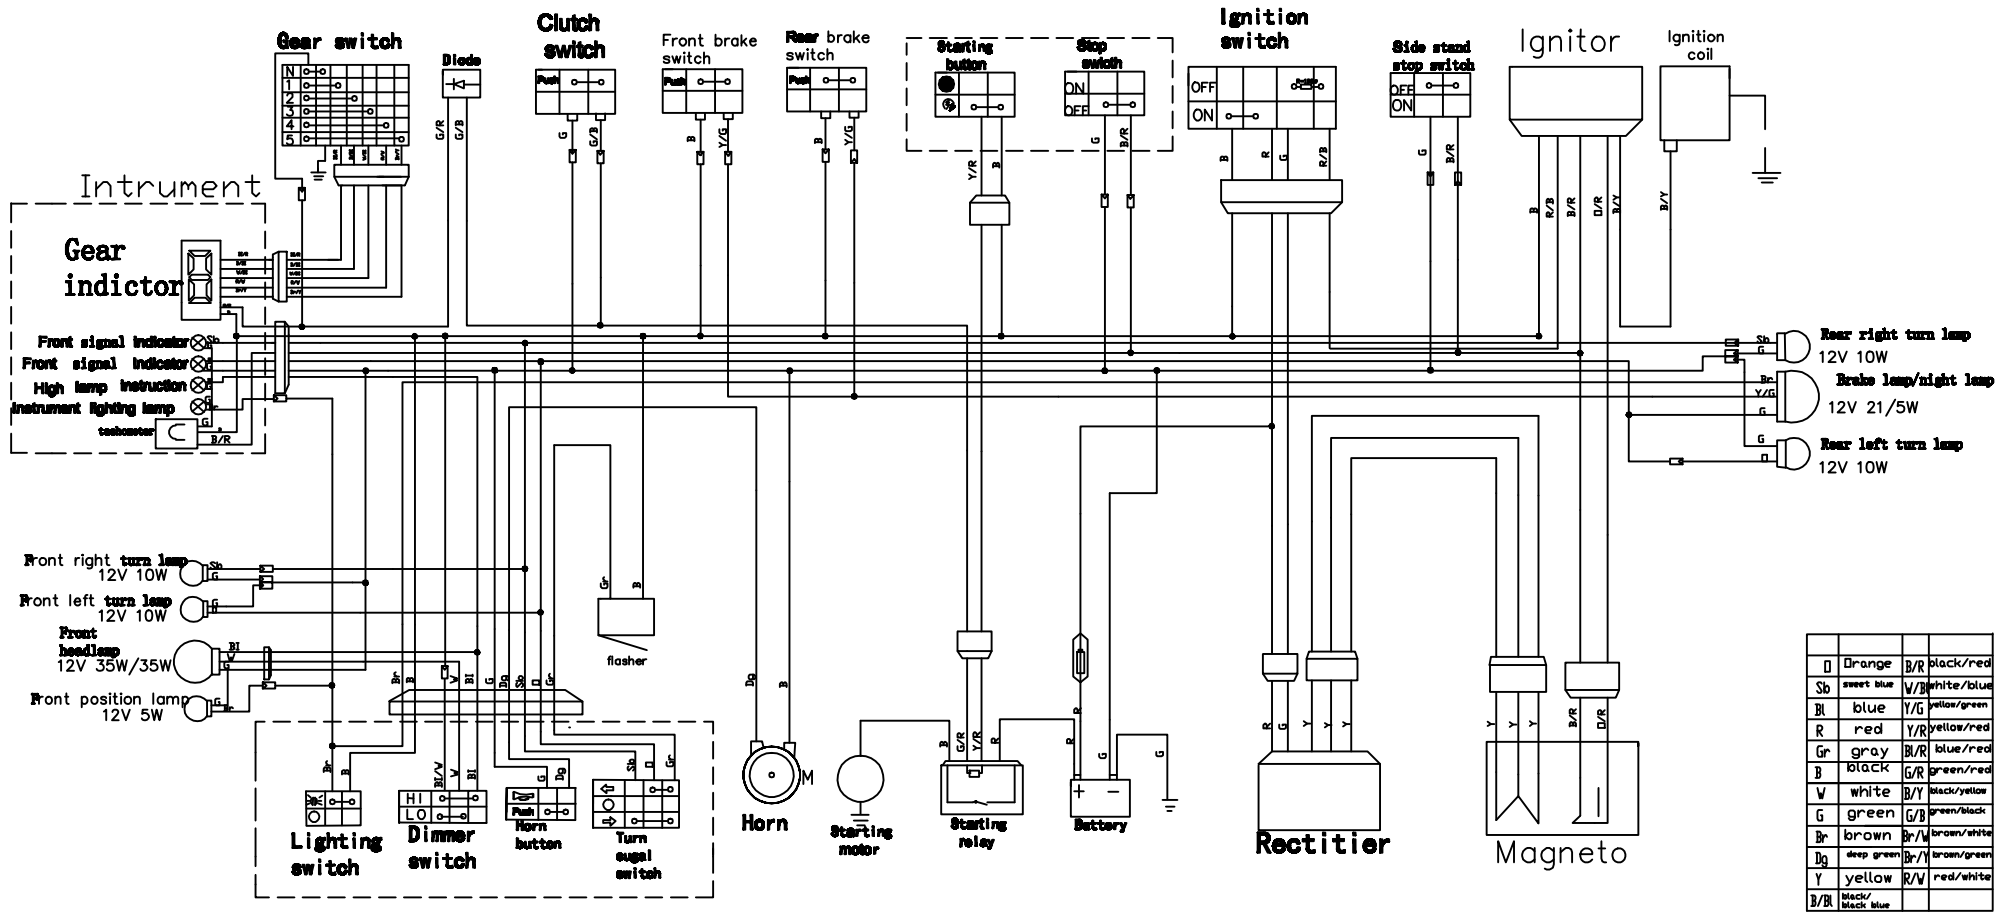

# Wiring Diagram

# 250GY

O	Orange	B/R	black/red
Sb	swart blue	W/B	white/blue
Bl	blue	Y/G	yellow/green
R	red	Y/R	yellow/red
Gr	gray	Bl/R	blue/red
B	black	G/R	green/red
W	white	B/Y	black/yellow
G	green	G/B	green/black
Br	brown	Br/W	brown/white
Dg	deep green	Br/Y	brown/green
Y	yellow	R/W	red/white
B/Bl	black/black blue		